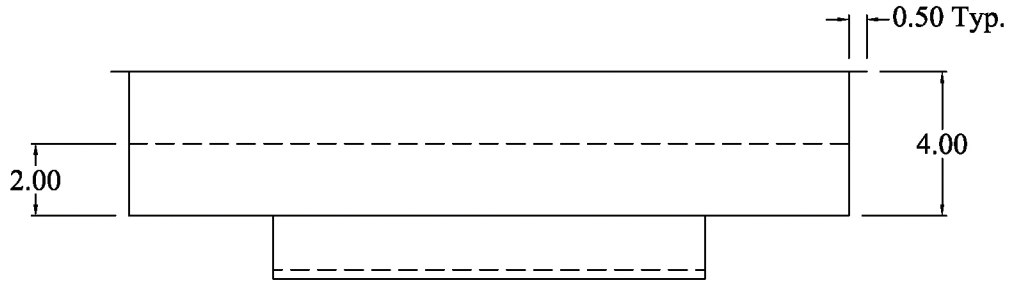

M&M Manufacturing Company

www.mmmfg.com

AUSTIN
(512)-960-2370

DALLAS
(972)-485-1504

FORT WORTH
(Adolph)
(817)-334-0034

FORT WORTH
(MKIV)
(817)-336-2311

HOUSTON
(713)-690-0585

LITTLE ROCK
(501)-888-3042

PART #: MH-FB142012 | **DESCRIPTION:** Mobil home filter box

NOTES: Material: 28 gauge
ASTM-A653 CS B galvanized steel
Hemmed collar
Accepts 14" x 20" x 1" filter and 14" x 20" floor grill
Order as Pt# MH-FB142012