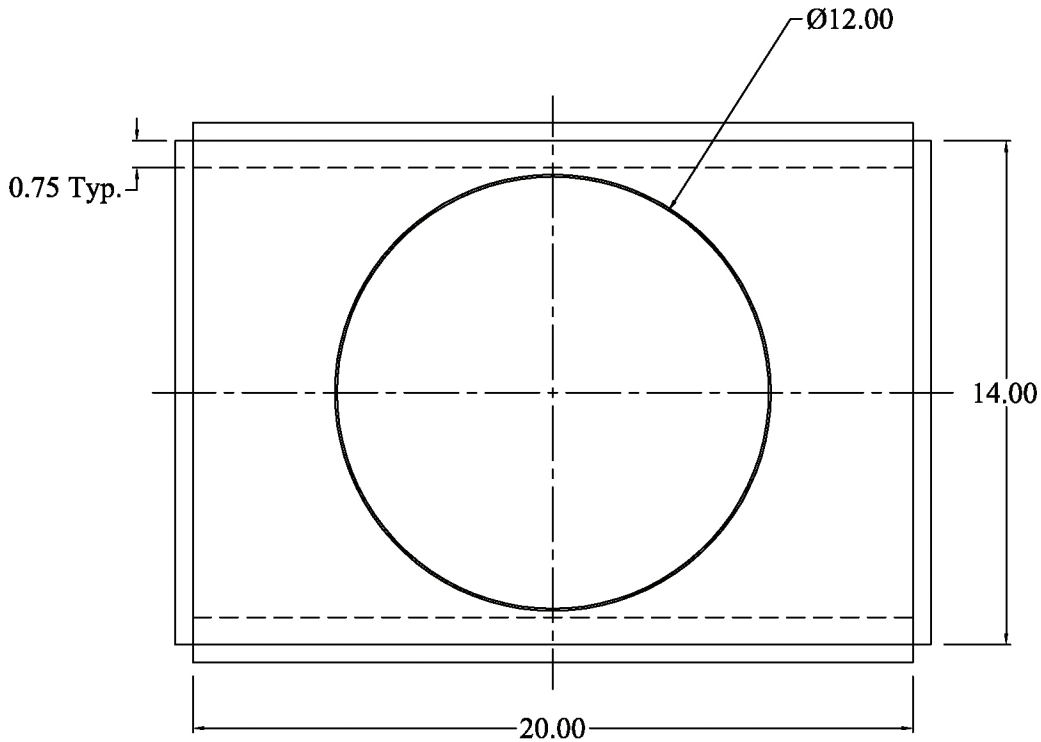

M&M Manufacturing Company

www.mmmfg.com

AUSTIN
(512)-960-2370

DALLAS
(972)-485-1504

FORT WORTH
(Adolph)
(817)-334-0034

FORT WORTH
(MKIV)
(817)-336-2311

HOUSTON
(713)-690-0585

LITTLE ROCK
(501)-888-3042

PART #: MH-FB142012 | **DESCRIPTION:** Mobil home filter box

NOTES: Material: 28 gauge
ASTM-A653 CS B galvanized steel
Hemmed collar
Accepts 14" x 20" x 1" filter and 14" x 20" floor grill
Order as Pt# MH-FB142012