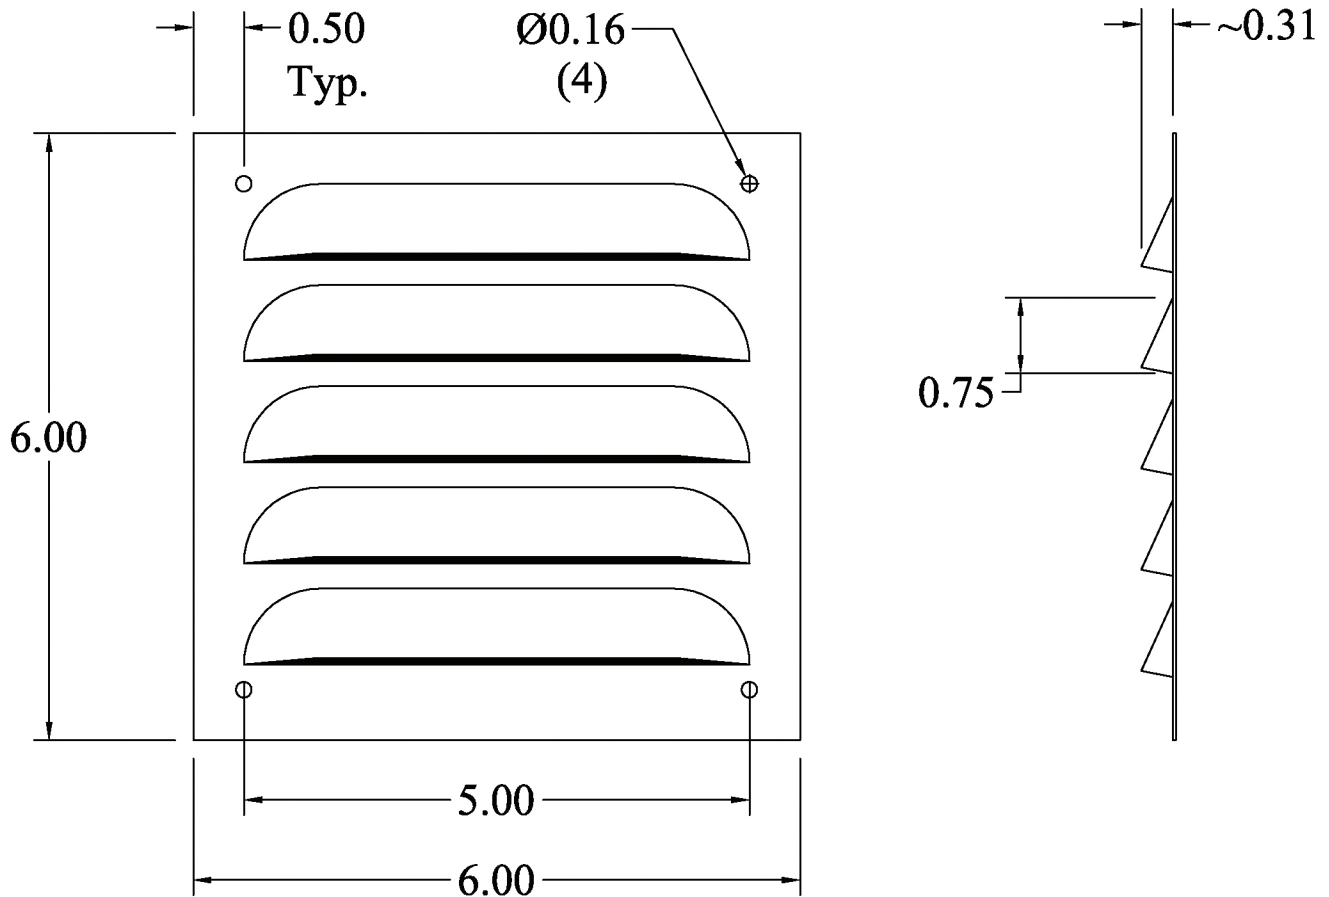

M&M Manufacturing Company

www.mmmfg.com

AUSTIN
(512)-960-2370

DALLAS
(972)-485-1504

FORT WORTH
(Adolph)
(817)-334-0034

FORT WORTH
(MKIV)
(817)-336-2311

HOUSTON
(713)-690-0585

LITTLE ROCK
(501)-888-3042

PROPRIETARY INFORMATION

PART #: MP-LS66   **DESCRIPTION:** Louver with screen

NOTES: Material: 26 gauge
ASTM-A653 CS B galvanized steel
1/8" galvanized screen on back
Order as MP-LS66