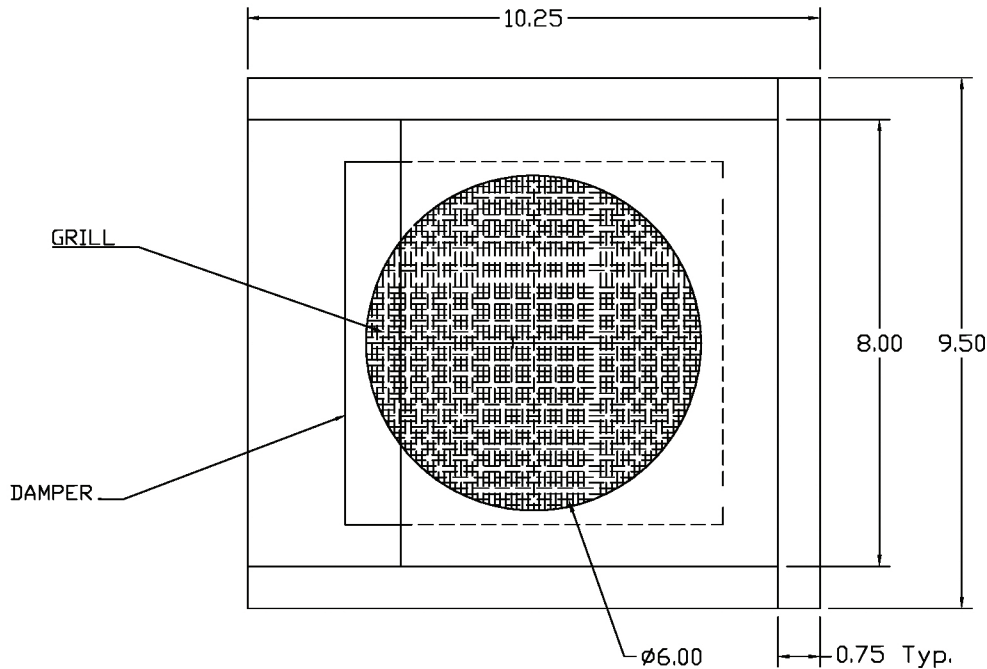

M&M Manufacturing Company

www.mmmfg.com

AUSTIN
(512)-960-2370

DALLAS
(972)-485-1504

FORT WORTH
(Adolph)
(817)-334-0034

FORT WORTH
(MKIV)
(817)-336-2311

HOUSTON
(713)-690-0585

LITTLE ROCK
(501)-888-3042

PROPRIETARY INFORMATION

PART #: V-WV6PG (OPTION)

DESCRIPTION: ROUND 6" WALL VENT WITH BIRDSCREEN & DAMPER NO SLEEVE

NOTES: Material: 26 GAUGE PAINT GRIP METAL
ASTM-A653 CS B bonderized and phosphatized galvanized steel)
Paint ready