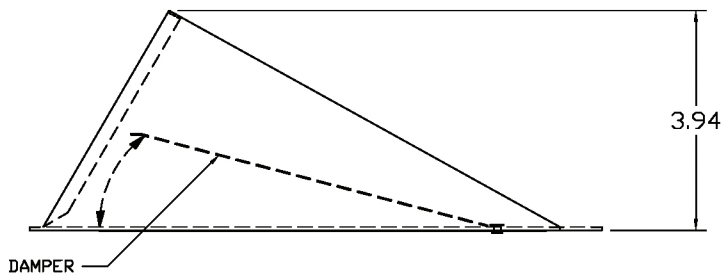

M&M Manufacturing Company

www.mmmfg.com

AUSTIN
(512)-960-2370

DALLAS
(972)-485-1504

FORT WORTH
(Adolph)
(817)-334-0034

FORT WORTH
(MKIV)
(817)-336-2311

HOUSTON
(713)-690-0585

LITTLE ROCK
(501)-888-3042

PROPRIETARY INFORMATION

PART #: V-WV6PG (OPTION)

DESCRIPTION: ROUND 6" WALL VENT WITH BIRDSCREEN & DAMPER NO SLEEVE

NOTES: Material: 26 GAUGE PAINT GRIP METAL
ASTM-A653 CS B bonderized and phosphatized galvanized steel)
Paint ready