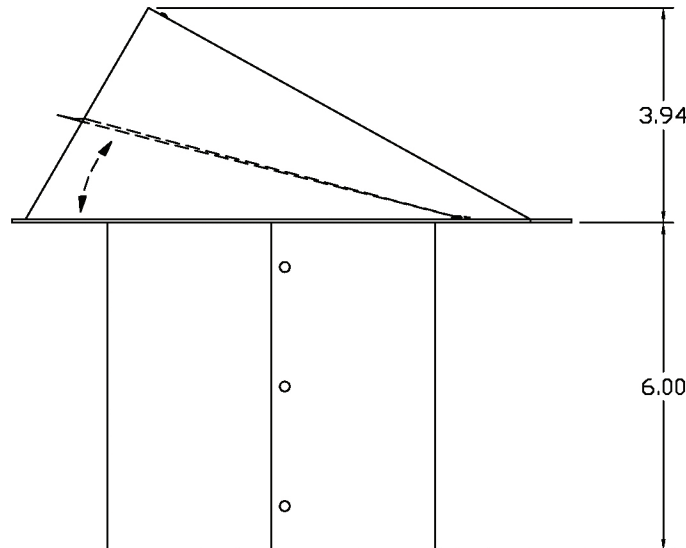

M&M Manufacturing Company

www.mmmfg.com

AUSTIN
(512)-960-2370

DALLAS
(972)-485-1504

FORT WORTH
(Adolph)
(817)-334-0034

FORT WORTH
(MKIV)
(817)-336-2311

HOUSTON
(713)-690-0585

LITTLE ROCK
(501)-888-3042

PROPRIETARY INFORMATION

PART #: V-WV6 **DESCRIPTION:** Round 6" wall vent

NOTES: Material: 3004 H14 ASTM-B209 $\sim 0.020''$ and $\sim 0.025''$ aluminum
Machine riveted sleeve ($\sim 0.020''$)
Mounting holes in base ($\sim 0.020''$)
Embossed hood ($\sim 0.025''$) and damper ($\sim 0.020''$)