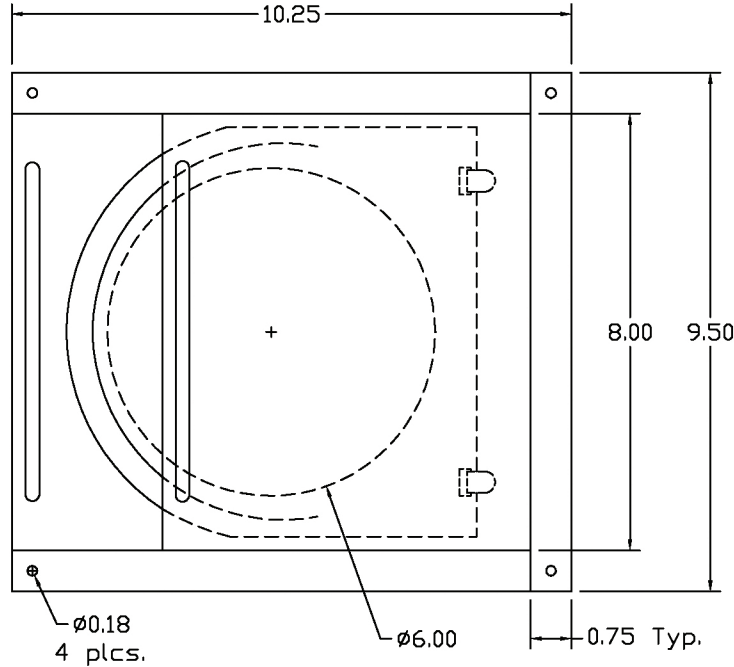

M&M Manufacturing Company

www.mmmfg.com

AUSTIN
(512)-960-2370

DALLAS
(972)-485-1504

FORT WORTH
(Adolph)
(817)-334-0034

FORT WORTH
(MKIV)
(817)-336-2311

HOUSTON
(713)-690-0585

LITTLE ROCK
(501)-888-3042

PROPRIETARY INFORMATION

PART #: V-WV6 **DESCRIPTION:** Round 6" wall vent

NOTES: Material: 3004 H14 ASTM-B209 $\sim 0.020''$ and $\sim 0.025''$ aluminum
Machine riveted sleeve ($\sim 0.020''$)
Mounting holes in base ($\sim 0.020''$)
Embossed hood ($\sim 0.025''$) and damper ($\sim 0.020''$)