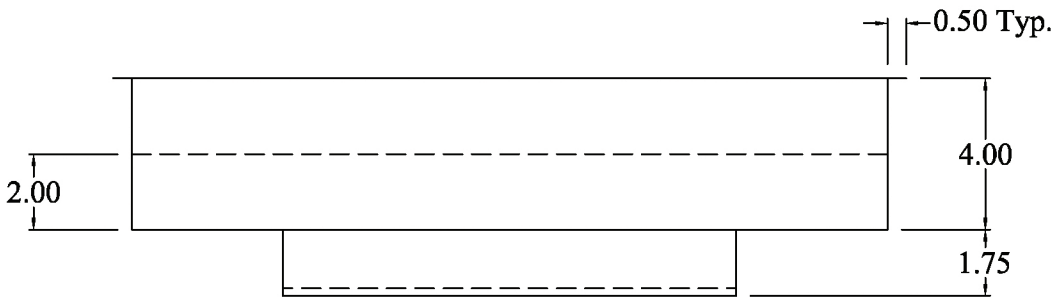

M&M Manufacturing Company

www.mmmfg.com

AUSTIN
(512)-960-2370

DALLAS
(972)-485-1504

FORT WORTH
(Adolph)
(817)-334-0034

FORT WORTH
(MKIV)
(817)-336-2311

HOUSTON
(713)-690-0585

LITTLE ROCK
(501)-888-3042

PART #: MH-FB122012 | **DESCRIPTION:** Mobil home filter box

NOTES: Material: 28 gauge
ASTM-A653 CS B galvanized steel
Hemmed collar
Accepts 12" x 20" x 1" filter and 12" x 20" floor grill
Order as Pt# MH-FB122012