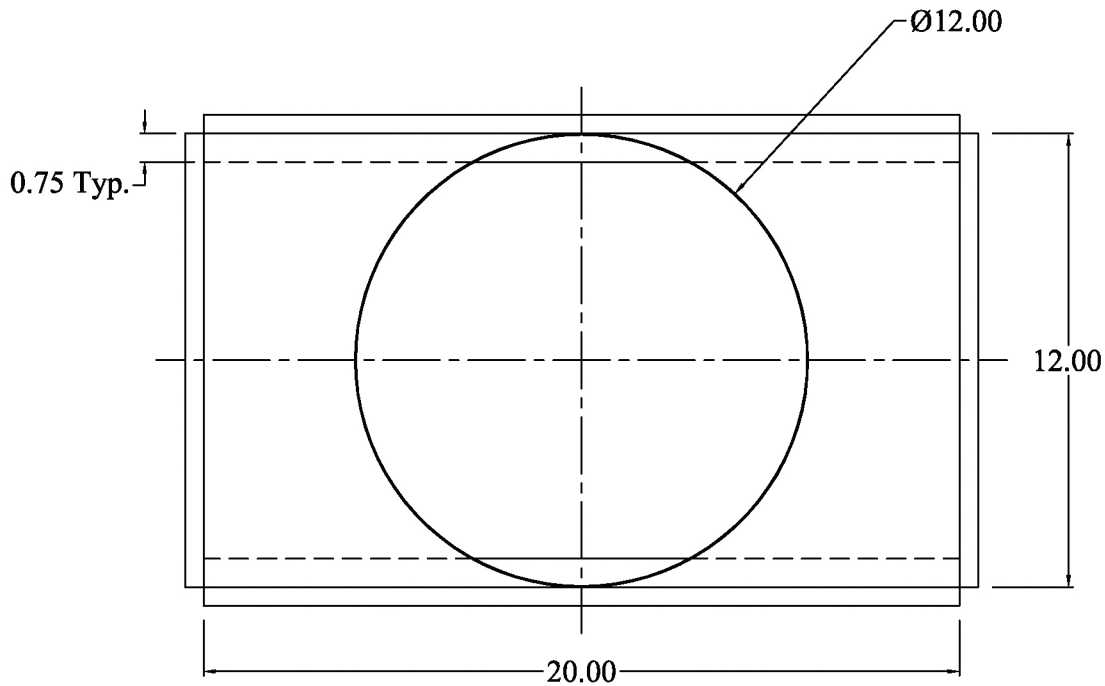

M&M Manufacturing Company

www.mmmfg.com

AUSTIN
(512)-960-2370

DALLAS
(972)-485-1504

FORT WORTH
(Adolph)
(817)-334-0034

FORT WORTH
(MKIV)
(817)-336-2311

HOUSTON
(713)-690-0585

LITTLE ROCK
(501)-888-3042

PART #: MH-FB122012 | **DESCRIPTION:** Mobil home filter box

NOTES: Material: 28 gauge
ASTM-A653 CS B galvanized steel
Hemmed collar
Accepts 12" x 20" x 1" filter and 12" x 20" floor grill
Order as Pt# MH-FB122012