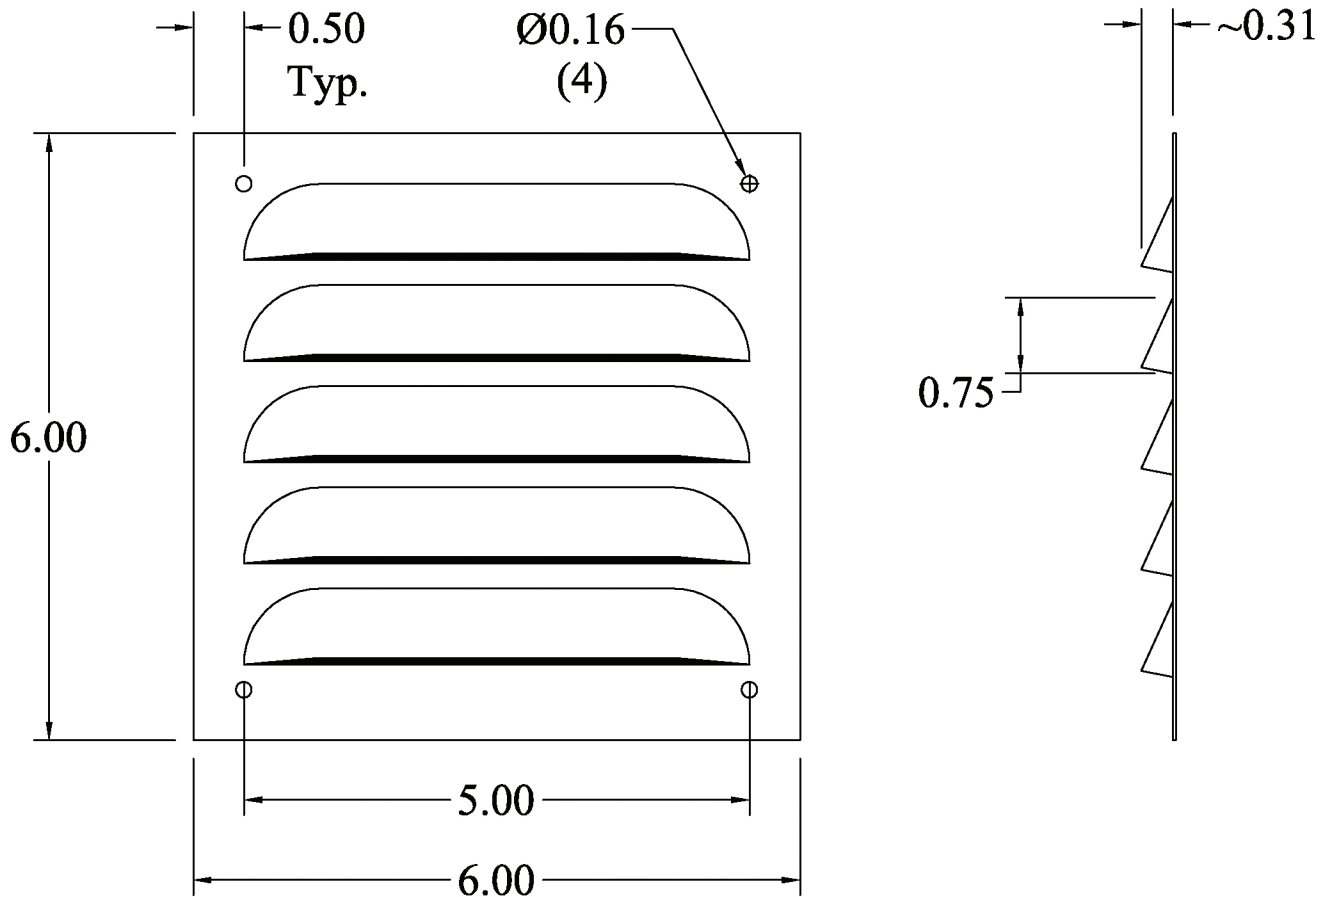

M&M Manufacturing Company

www.mmmfg.com

AUSTIN
(512)-960-2370

DALLAS
(972)-485-1504

FORT WORTH
(Adolph)
(817)-334-0034

FORT WORTH
(MKIV)
(817)-336-2311

HOUSTON
(713)-690-0585

LITTLE ROCK
(501)-888-3042

PROPRIETARY INFORMATION

PART #: MP-L66A   **DESCRIPTION:** Louver

NOTES: Material: 0.020"
ASTM-B209 3003 H14 aluminum
Order as MP-L66A