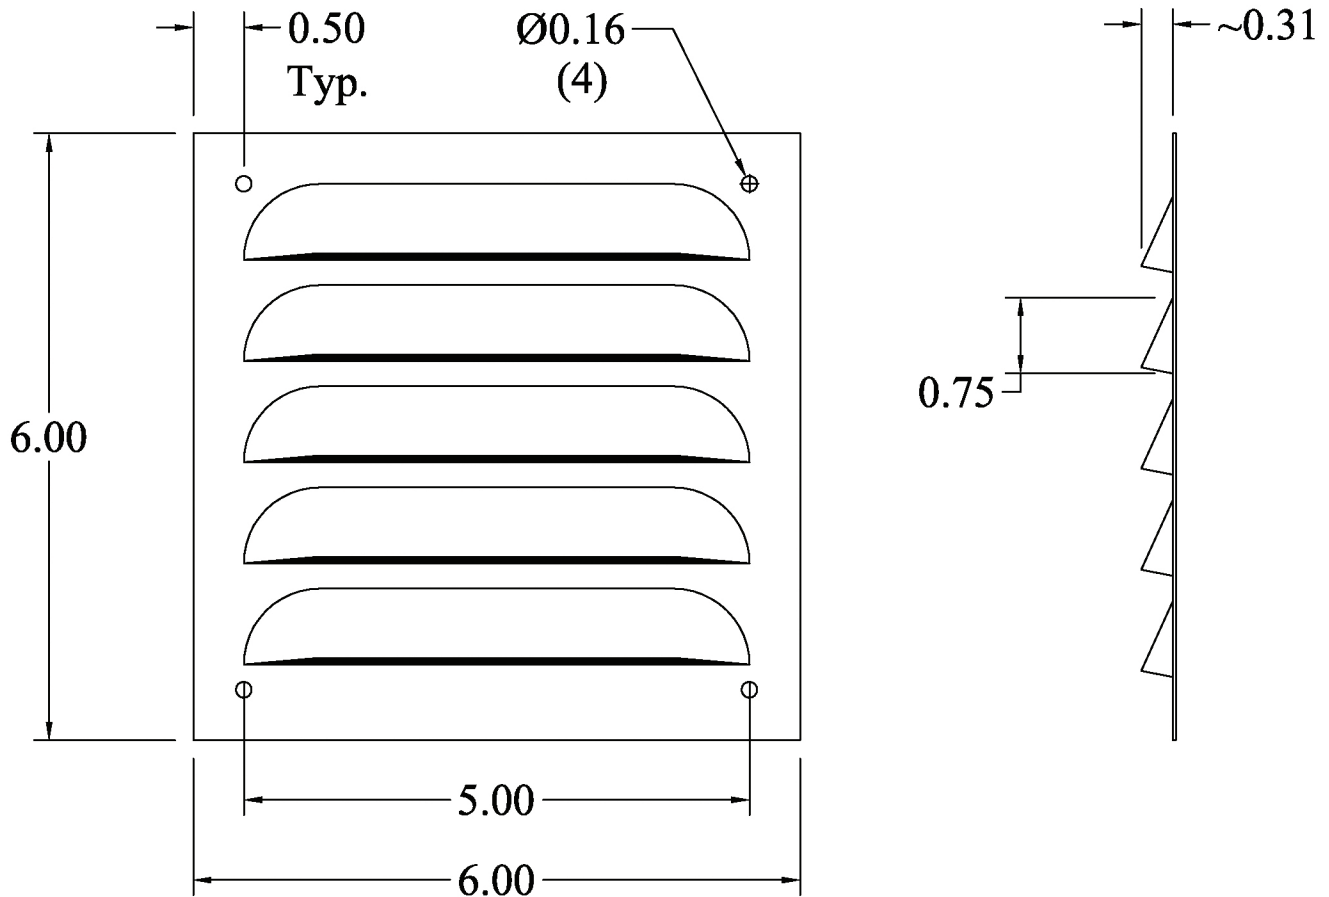

M&M Manufacturing Company

www.mmmfg.com

AUSTIN
(512)-960-2370

DALLAS
(972)-485-1504

FORT WORTH
(Adolph)
(817)-334-0034

FORT WORTH
(MKIV)
(817)-336-2311

HOUSTON
(713)-690-0585

LITTLE ROCK
(501)-888-3042

PROPRIETARY INFORMATION

PART #: MP-LS66PG   **DESCRIPTION:** Louver with screen

NOTES: Material: 26 gauge
ASTM-A653 CS B bonderized and phosphatized steel
1/8" galvanized screen on back
Order as MP-LS66PG