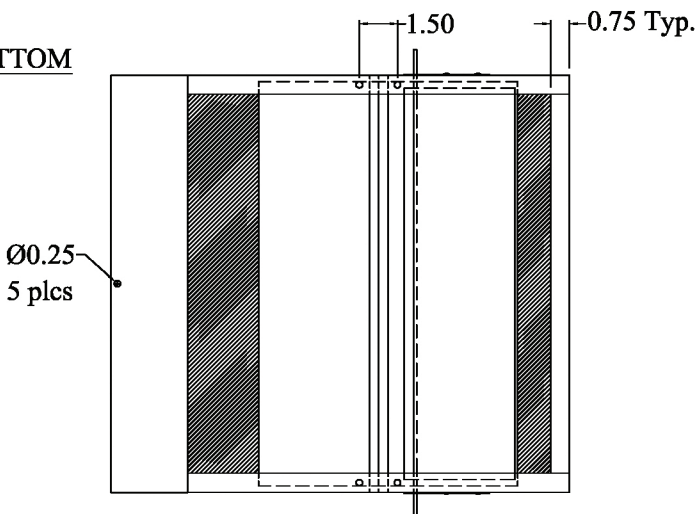

Counter balanced damper closes against back draft

BOTTOM