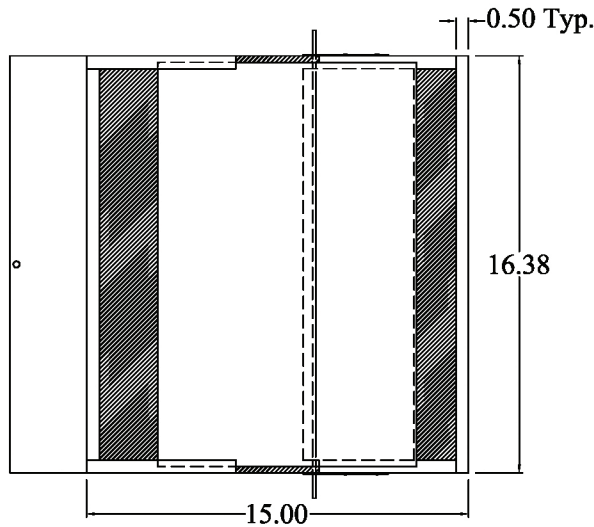

M&M Manufacturing Company

www.mmmfg.com

AUSTIN
(512)-960-2370

DALLAS
(972)-485-1504

FORT WORTH
(Adolph)
(817)-334-0034

FORT WORTH
(MKIV)
(817)-336-2311

HOUSTON
(713)-690-0585

LITTLE ROCK
(501)-888-3042

PROPRIETARY INFORMATION

TOP