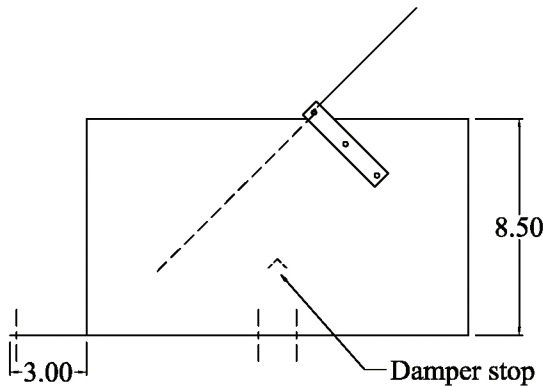

M&M Manufacturing Company

www.mmmfg.com

AUSTIN
(512)-960-2370

DALLAS
(972)-485-1504

FORT WORTH
(Adolph)
(817)-334-0034

FORT WORTH
(MKIV)
(817)-336-2311

HOUSTON
(713)-690-0585

LITTLE ROCK
(501)-888-3042

PROPRIETARY INFORMATION

TOP

SIDE

Airflow

Counter balanced damper closes against back draft

BOTTOM

PART #: V-FBD **DESCRIPTION:** Mobile Home Furnace Backdraft Damper

NOTES: Material: Body and Damper - 26 gauge, Damper counterweight - 24 gauge

ASTM-A653 CS B galvanized steel

Order as Pt# V-FBD