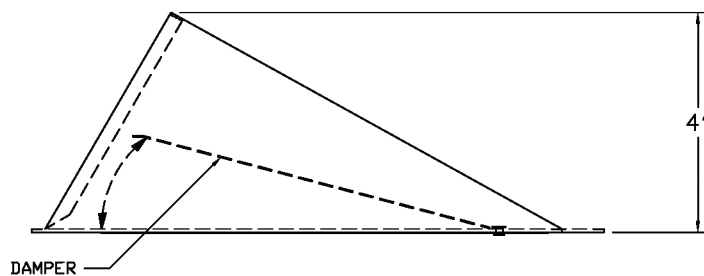

M&M Manufacturing Company

www.mmmfg.com

AUSTIN
(512)-960-2370

DALLAS
(972)-485-1504

FORT WORTH
(Adolph)
(817)-334-0034

FORT WORTH
(MKIV)
(817)-336-2311

HOUSTON
(713)-690-0585

LITTLE ROCK
(501)-888-3042

PART #: V-WVA6 (OPTION)

**DESCRIPTION: ROUND 6" WALL VENT WITH BIRDSCREEN & DAMPER
NO SLEEVE**

**NOTES: Material: 3004 H14 ASTM-B209 ~0.016" aluminum
Mounting holes in base
Embossed hood and damper**