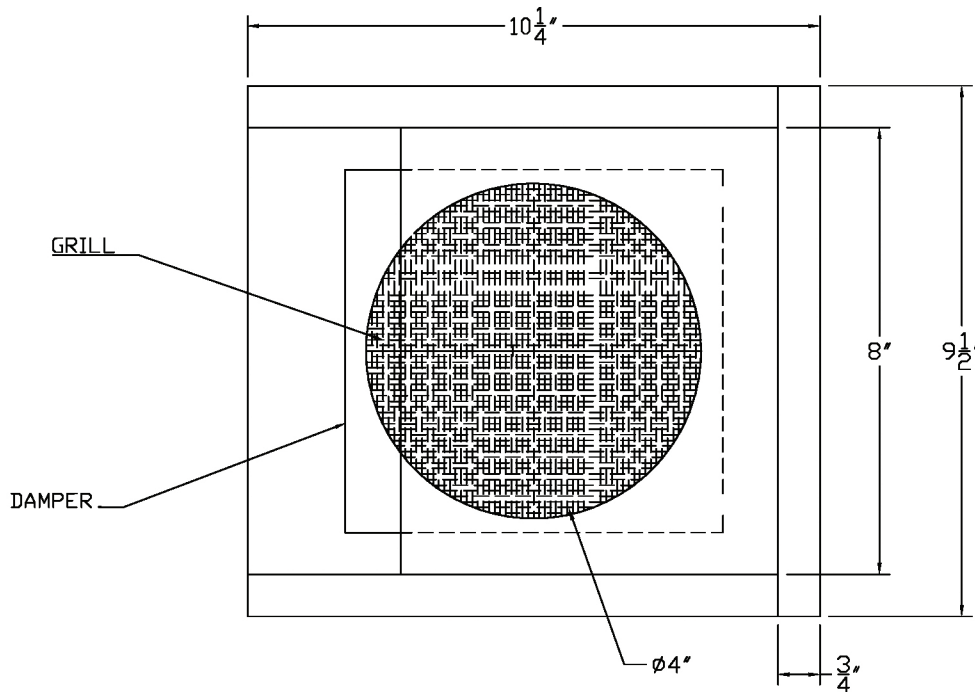

M&M Manufacturing Company

www.mmmfg.com

AUSTIN
(512)-960-2370

DALLAS
(972)-485-1504

FORT WORTH
(Adolph)
(817)-334-0034

FORT WORTH
(MKIV)
(817)-336-2311

HOUSTON
(713)-690-0585

LITTLE ROCK
(501)-888-3042

PART #: V-WVA6 (OPTION)

**DESCRIPTION: ROUND 6" WALL VENT WITH BIRDSCREEN & DAMPER
NO SLEEVE**

**NOTES: Material: 3004 H14 ASTM-B209 ~0.016" aluminum
Mounting holes in base
Embossed hood and damper**