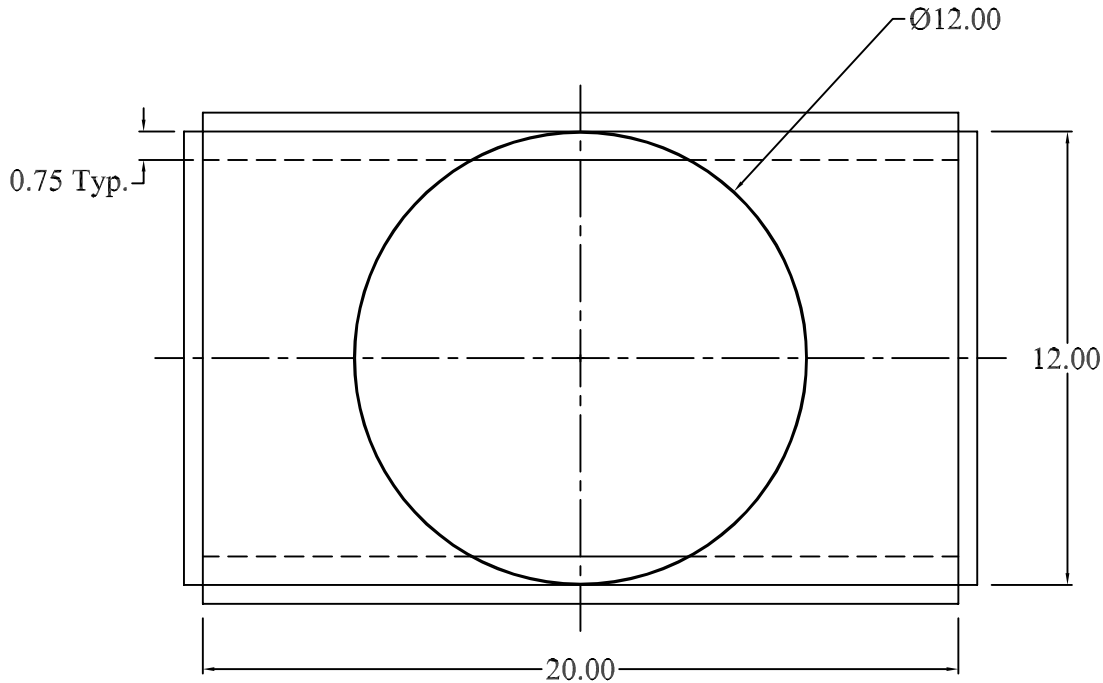

M&M Manufacturing Company

www.mmmfg.com

FORT WORTH (MkIV)
(817)-336-2311

FORT WORTH (Adolph)
(817)-334-0034

DALLAS
(972)-485-1504

HOUSTON
(713)-690-0585

PART #: MH-FB122012   **DESCRIPTION:** Mobil home filter box

NOTES: Material: 28 gauge
ASTM-A653 CS B galvanized steel
Hemmed collar
Accepts 12" x 20" x 1" filter and 12" x 20" floor grill
Order as Pt# MH-FB122012