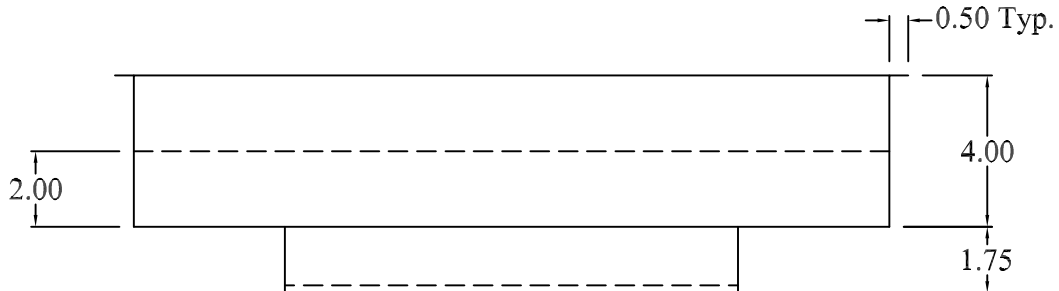

M&M Manufacturing Company

www.mmmfg.com

FORT WORTH (MkIV)
(817)-336-2311

FORT WORTH (Adolph)
(817)-334-0034

DALLAS
(972)-485-1504

HOUSTON
(713)-690-0585

PART #: MH-FB122012   **DESCRIPTION:** Mobil home filter box

NOTES: Material: 28 gauge
ASTM-A653 CS B galvanized steel
Hemmed collar
Accepts 12" x 20" x 1" filter and 12" x 20" floor grill
Order as Pt# MH-FB122012