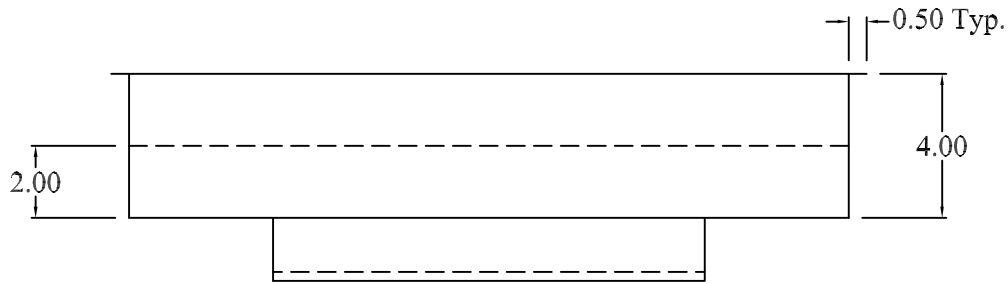

M&M Manufacturing Company

www.mmmfg.com

FORT WORTH (MkIV)
(817)-336-2311

FORT WORTH (Adolph)
(817)-334-0034

DALLAS
(972)-485-1504

HOUSTON
(713)-690-0585

PART #: MH-FB142012   **DESCRIPTION:** Mobil home filter box

NOTES: Material: 28 gauge
ASTM-A653 CS B galvanized steel
Hemmed collar
Accepts 14" x 20" x 1" filter and 14" x 20" floor grill
Order as Pt# MH-FB142012