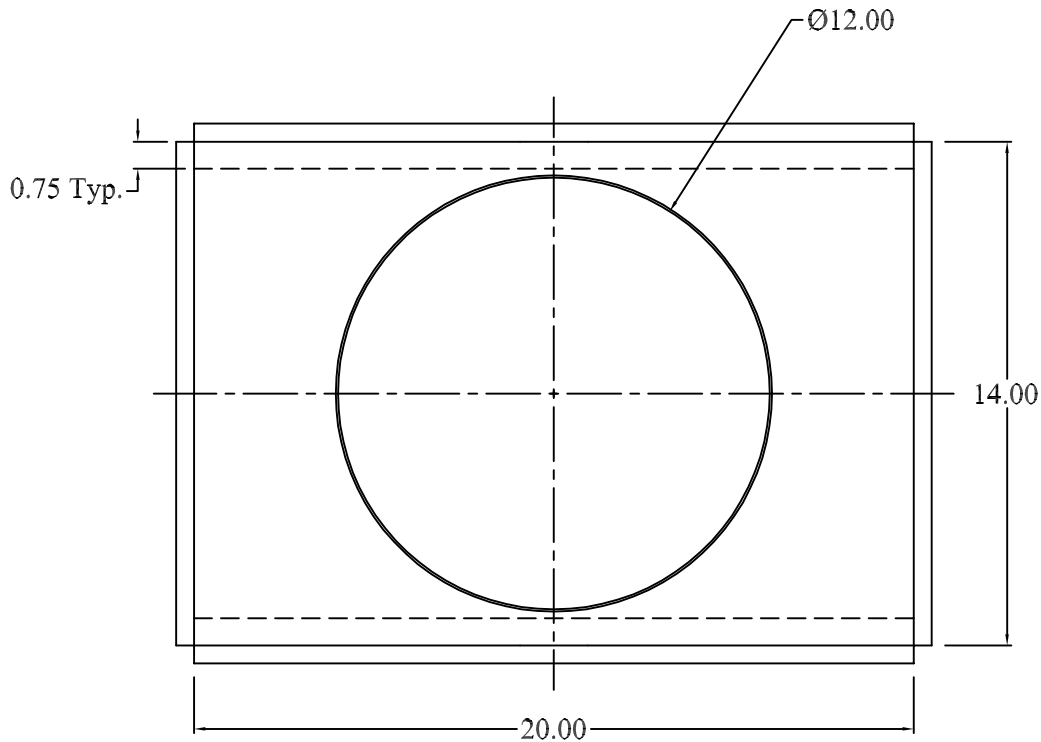

M&M Manufacturing Company

www.mmmfg.com

FORT WORTH (MkIV)
(817)-336-2311

FORT WORTH (Adolph)
(817)-334-0034

DALLAS
(972)-485-1504

HOUSTON
(713)-690-0585

PART #: MH-FB142012   **DESCRIPTION:** Mobil home filter box

NOTES: Material: 28 gauge
ASTM-A653 CS B galvanized steel
Hemmed collar
Accepts 14" x 20" x 1" filter and 14" x 20" floor grill
Order as Pt# MH-FB142012