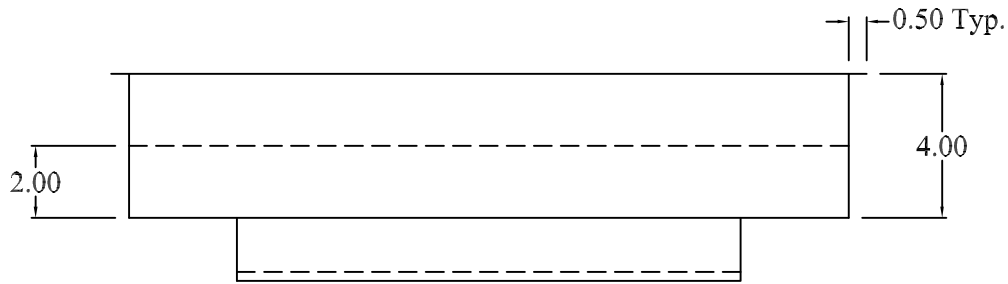

M&M Manufacturing Company

www.mmmfg.com

FORT WORTH (MkIV)
(817)-336-2311

FORT WORTH (Adolph)
(817)-334-0034

DALLAS
(972)-485-1504

HOUSTON
(713)-690-0585

PART #: MH-FB142014   **DESCRIPTION:** Mobil home filter box

NOTES: Material: 28 gauge
ASTM-A653 CS B galvanized steel
Hemmed collar
Accepts 14" x 20" x 1" filter and 14" x 20" floor grill
Order as Pt# MH-FB142014