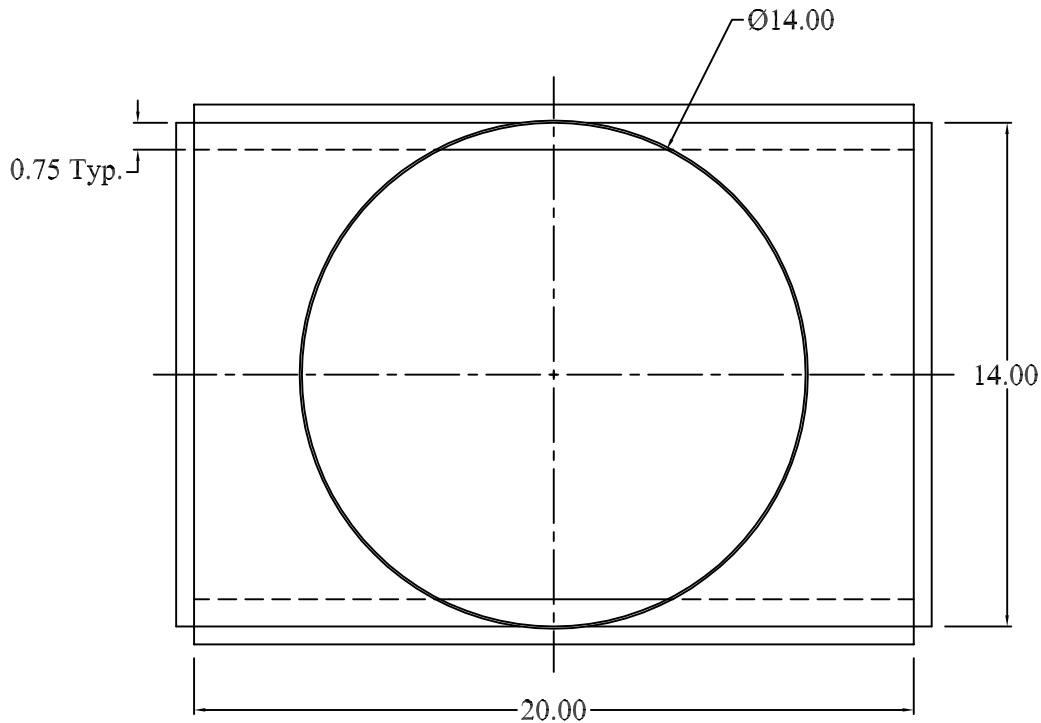

M&M Manufacturing Company

www.mmmfg.com

FORT WORTH (MkIV)
(817)-336-2311

FORT WORTH (Adolph)
(817)-334-0034

DALLAS
(972)-485-1504

HOUSTON
(713)-690-0585

PART #: MH-FB142014   **DESCRIPTION:** Mobil home filter box

NOTES: Material: 28 gauge
ASTM-A653 CS B galvanized steel
Hemmed collar
Accepts 14" x 20" x 1" filter and 14" x 20" floor grill
Order as Pt# MH-FB142014