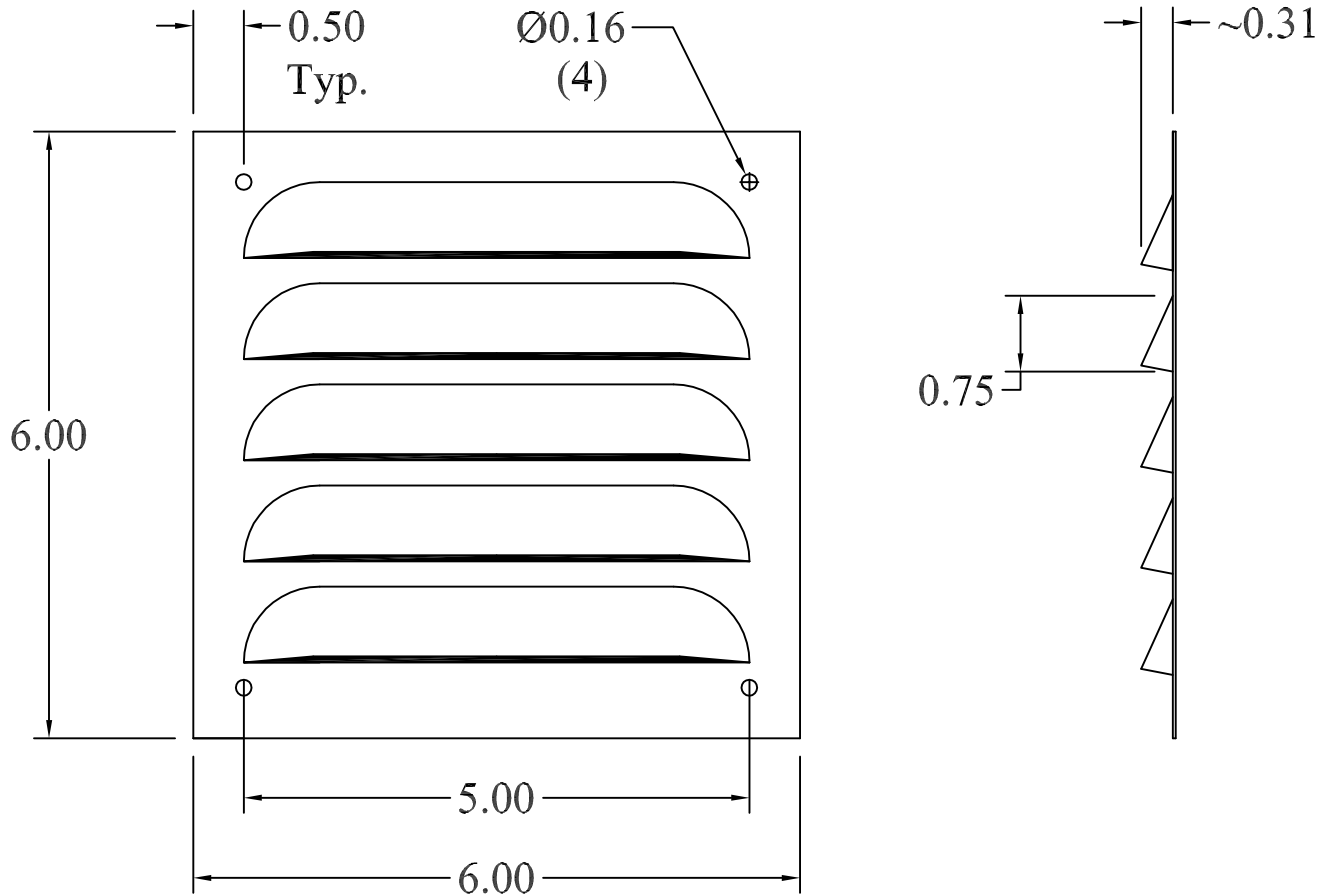

M&M Manufacturing Company

www.mmmfg.com

FORT WORTH (MkIV)
(817)-336-2311

FORT WORTH (Adolph)
(817)-334-0034

DALLAS
(972)-485-1504

HOUSTON
(713)-690-0585

PART #: MP-LS66PG   **DESCRIPTION:** Louver with screen

NOTES: Material: 26 gauge
ASTM-A653 CS B bonderized and phosphatized steel
1/8" galvanized screen on back
Order as MP-LS66PG