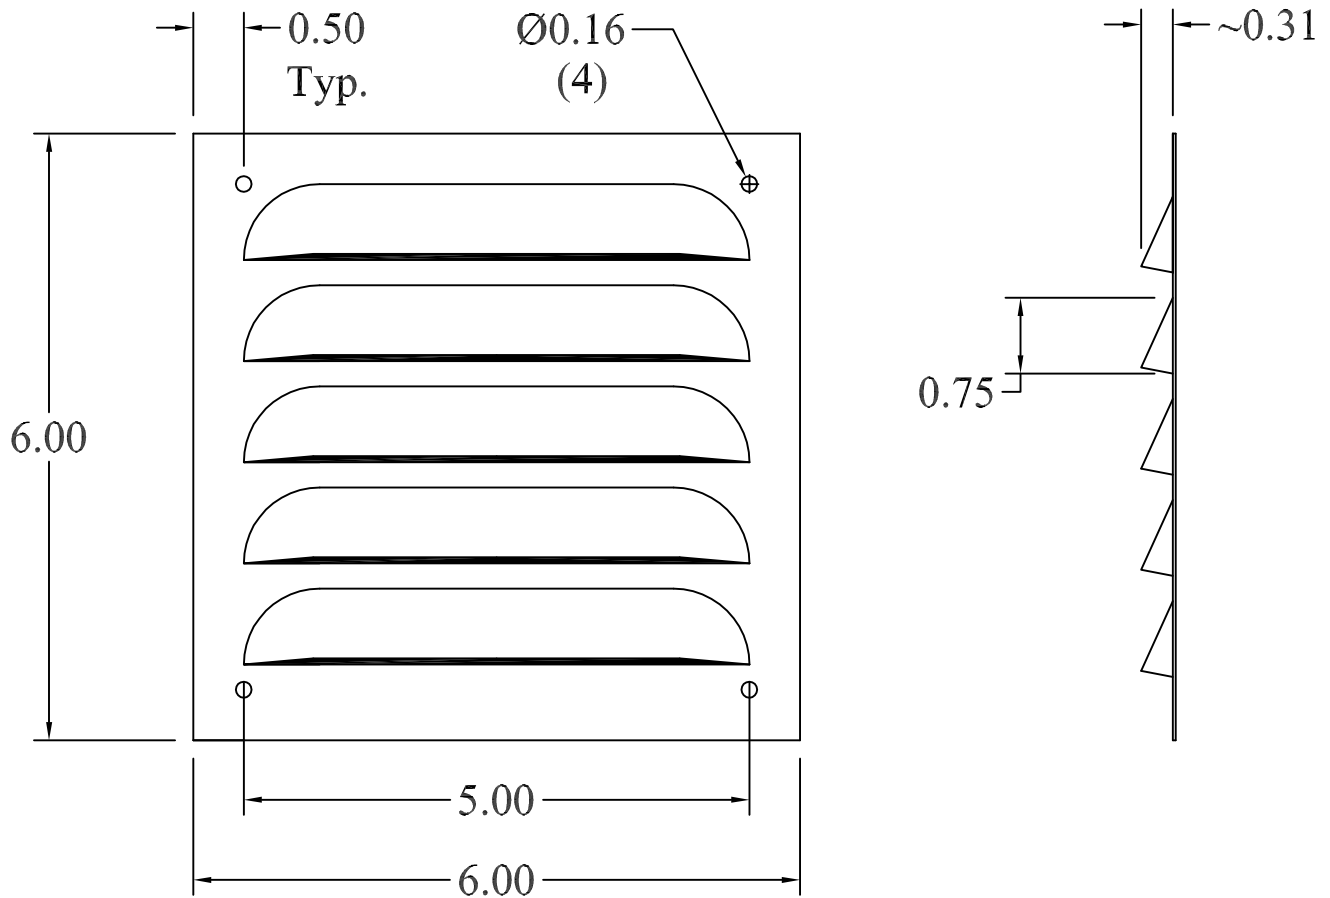

M&M Manufacturing Company

www.mmmfg.com

FORT WORTH (MkIV)
(817)-336-2311

FORT WORTH (Adolph)
(817)-334-0034

DALLAS
(972)-485-1504

HOUSTON
(713)-690-0585

PART #: MP-LS66 **DESCRIPTION:** Louver with screen

NOTES: Material: 26 gauge
ASTM-A653 CS B galvanized steel
1/8" galvanized screen on back
Order as MP-LS66