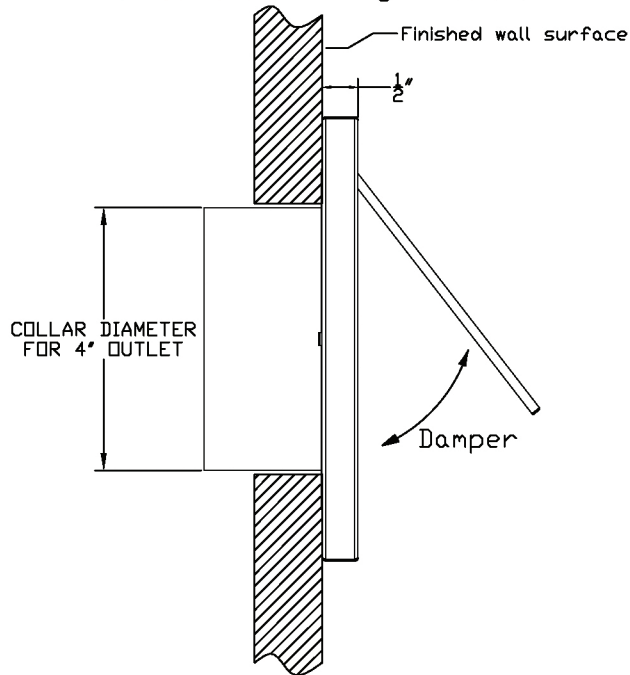

Intended Mounting Position

PART #: CP-DWV4

DESCRIPTION: Low Profile Dryer Wall Vent (4" Outlet)

NOTES: Powder Coated galvanized product, available in three different colors (white, tan, brown).
Light Weight Flanged Damper (Bird Proof).
Two magnets on the damper for optimum hold when not in operation.