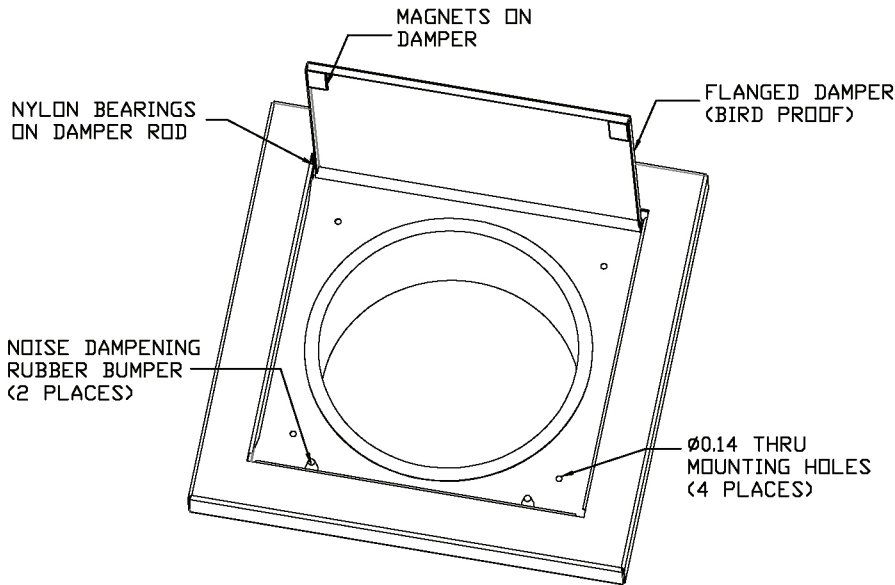

M&M Manufacturing Company

www.mmmfg.com

AUSTIN
(512)-960-2370

DALLAS
(972)-485-1504

FORT WORTH
(Adolph)
(817)-334-0034

FORT WORTH
(MKIV)
(817)-336-2311

HOUSTON
(713)-690-0585

LITTLE ROCK
(501)-888-3042