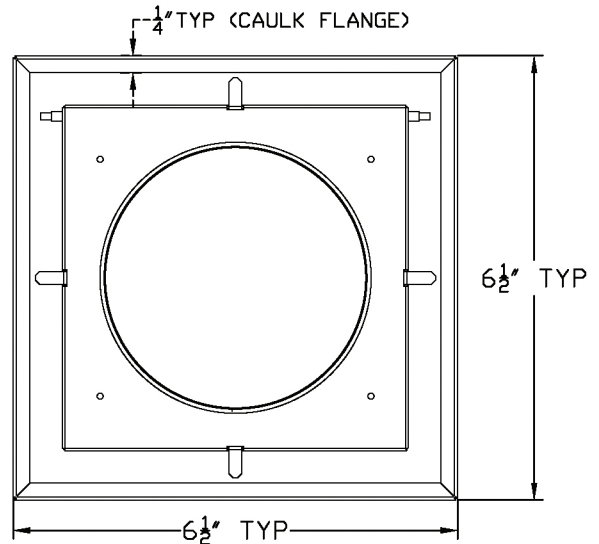

Intended Mounting Position

PART #: CP-DWV4

DESCRIPTION: Low Profile Dryer Wall Vent (4" Outlet)

NOTES: Powder Coated galvanized product, available in three different colors (white, tan, brown).
Light Weight Flanged Damper (Bird Proof).
Two magnets on the damper for optimum hold when not in operation.